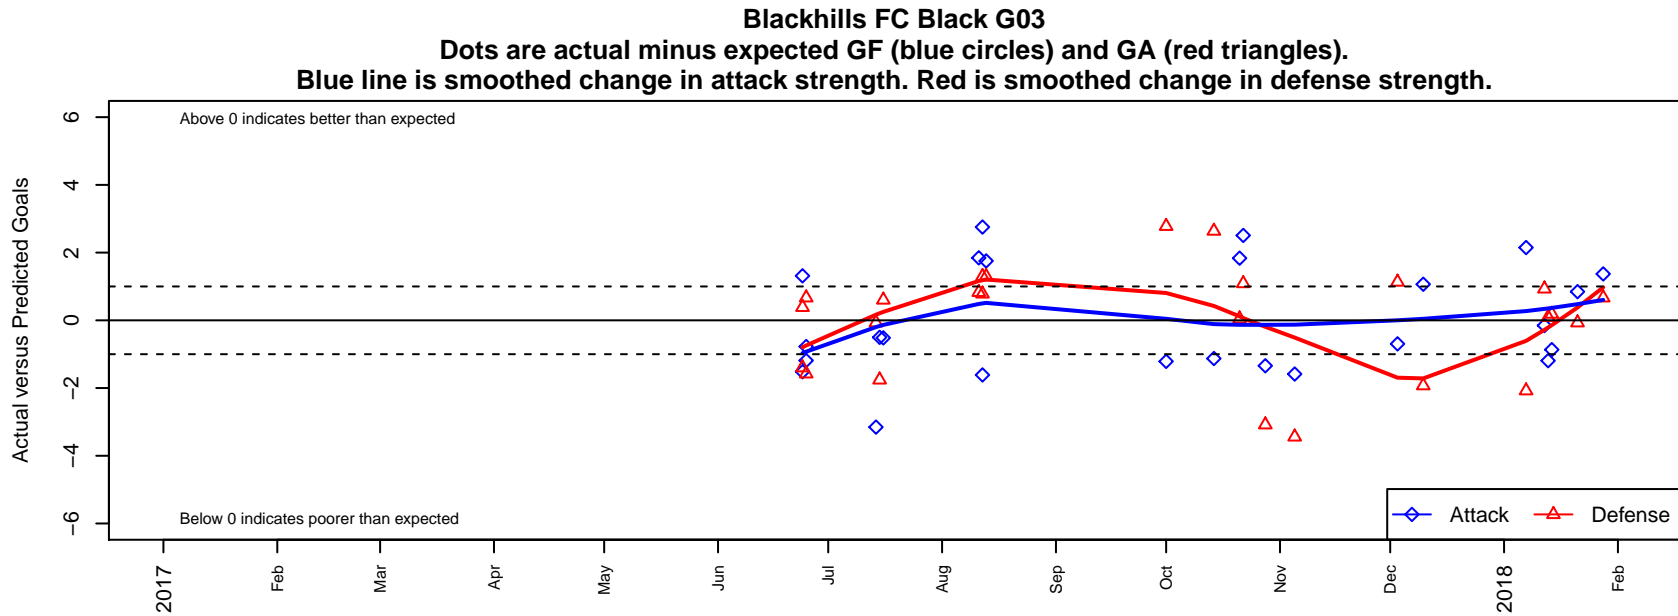

Blackhills FC Black G03

Blackhills FC
 Olympia, WA
 G03 total strength=1515
 attack=22.64 defense=6.28
 fall league = RCL G03 Div 3

alt names used:
 Blackhills FC G03 8th Grade
 63 Blackhills G03 Black
 BLACKHILLS FC G03 BLACK
 BLACKHILLS FC G03 BLACK (WA)
 Blackhills FC G03 Black A
 Blackhills FC G03 Black

**attack and defense variance (black dot)
relative to other teams
and top 10 in region**

**attack and defense rating
relative to others at age
and all opponents in last 13 months**

Performance relative to 13 month average