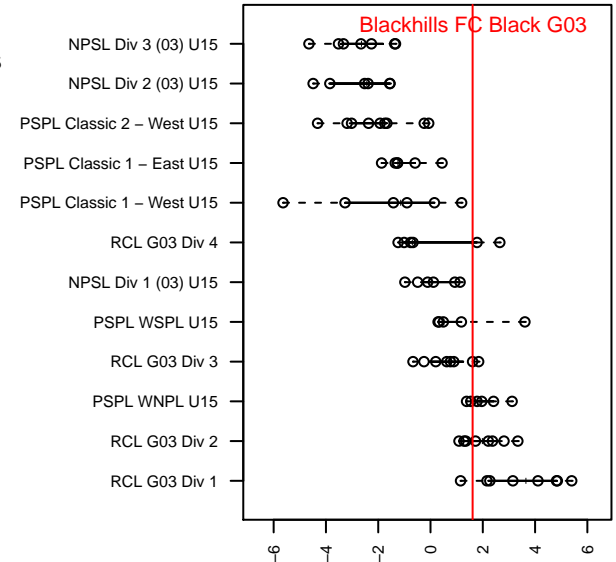

Blackhills FC Black G03

Blackhills FC
 Olympia, WA
 G03 total strength=1515
 attack=22.64 defense=6.28
 fall league = RCL G03 Div 3

alt names used:
 Blackhills FC G03 8th Grade
 63 Blackhills G03 Black
 BLACKHILLS FC G03 BLACK
 BLACKHILLS FC G03 BLACK (WA)
 Blackhills FC G03 Black A
 Blackhills FC G03 Black

**attack and defense variance (black dot)
relative to other teams
and top 10 in region**

**attack and defense rating
relative to others at age
and all opponents in last 13 months**

Performance relative to 13 month average